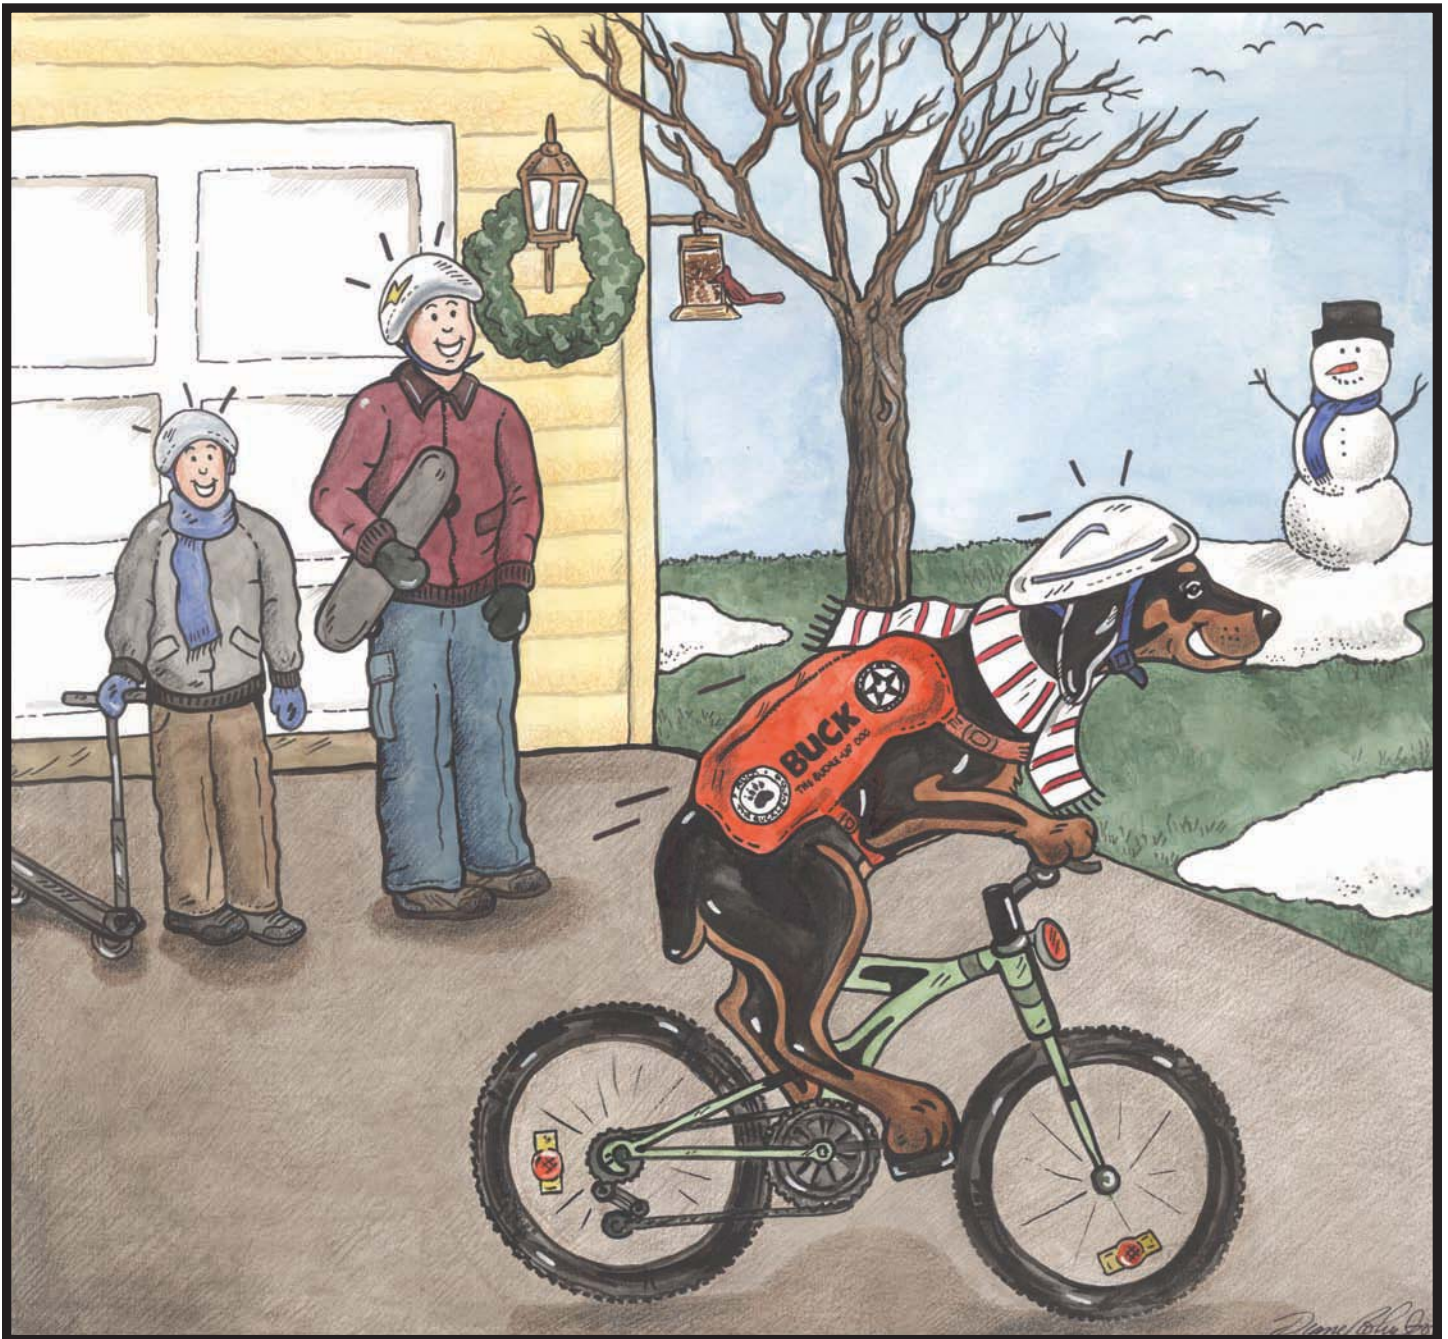

BUCK the Buckle-Up Dog says:

THINK SAFETY!

WEAR YOUR BIKE HELMET

CUMBERLAND COUNTY SHERIFF'S TRAFFIC SAFETY PROGRAM

FUNDED BY: N.J. DIVISION OF HIGHWAY TRAFFIC SAFETY